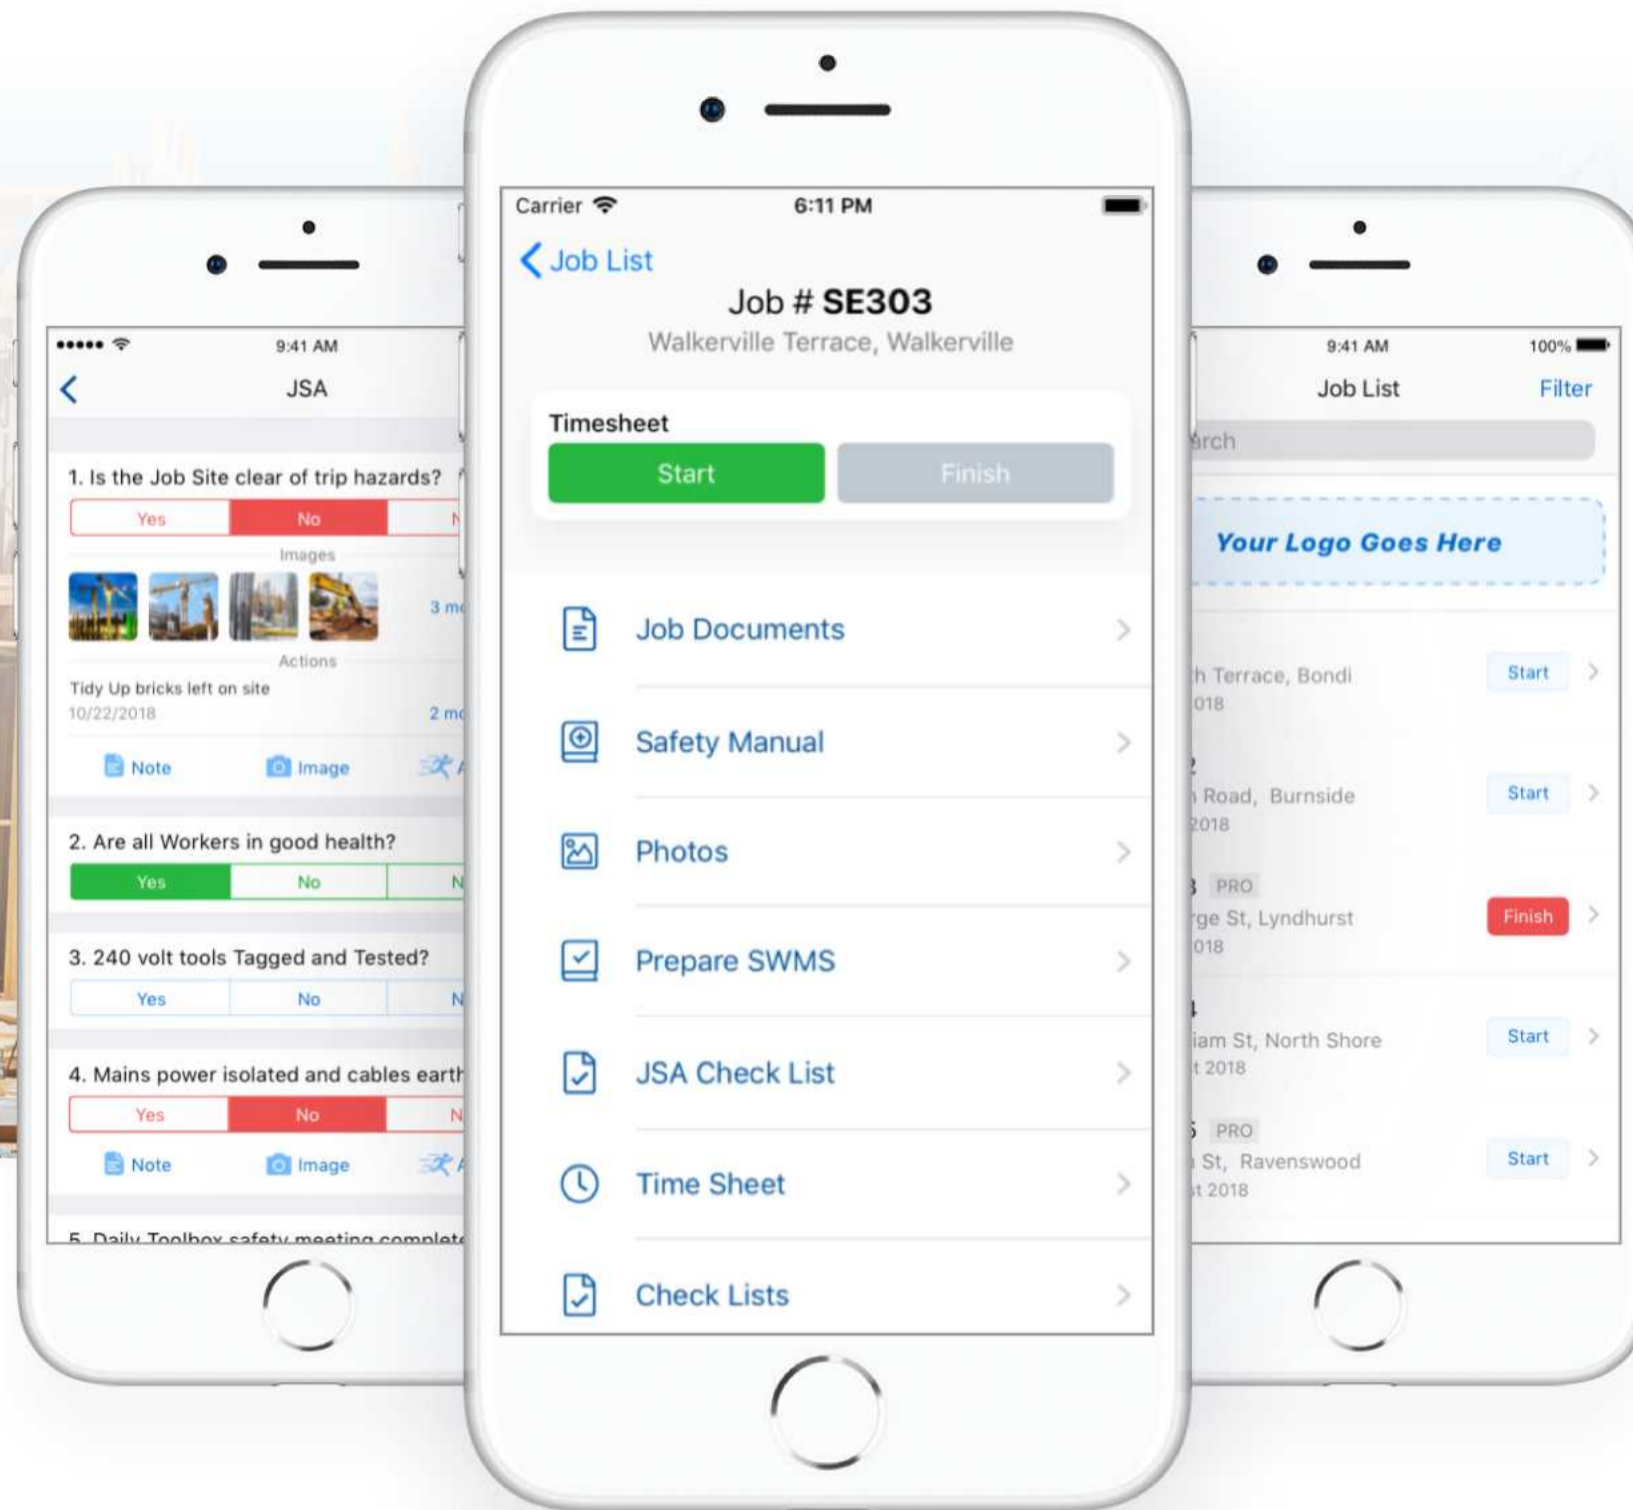

SiteBook Tradie App

Easy Job & Safety Management

For contractors in construction

Residential

Commercial

Industrial

www.sitebook.com.au

Job List

Time sheets

JSA / JSEA

SWMS

Photos

Safety Manual

Job Documents

Pre-Start Checks

Plant & Equipment

The app can be branded & customised for your business
Call 1300 736 316

App Features

Job Information

Provide job information to your managers, supervisors, and workers. Schedule jobs. Keep job notes. Create Work Sheets.

Job Documents

Upload files for each job using the Control Centre app. Provide Trades with on-line access to job documents.

Photos

Take photos of the job.

Time sheets

Trades can record time spent on each job and maintain their timesheets. Optional function to take a photo when starting a Job.