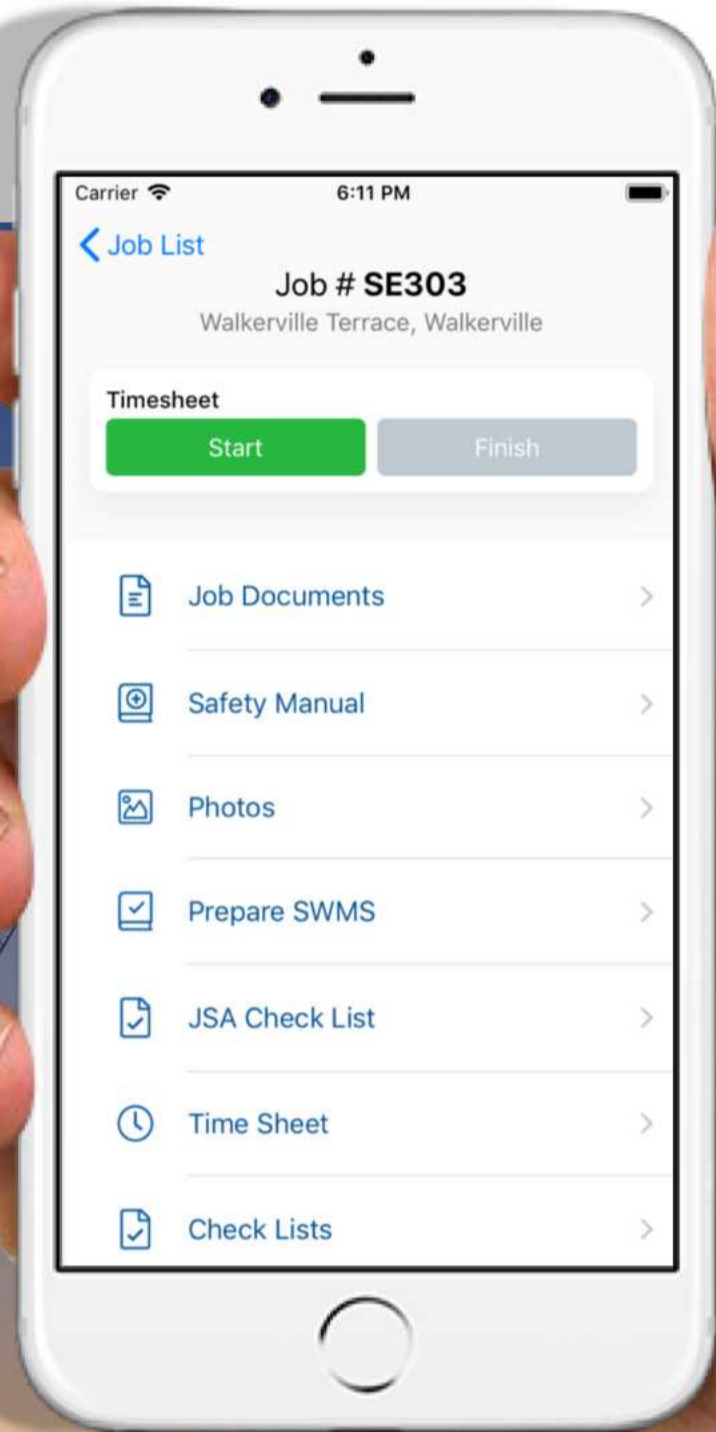

SiteBook Tradie App

Easy Job & Safety Management

For contractors in construction

Residential

Commercial

Industrial

www.sitebook.com.au

Job List

Job Documents

Upload files for each job using the Control Centre app. Provide Trades with on-line access to job documents.

Photos

Take photos of the job.

Time sheets

Trades can record time spent on each job and maintain their timesheets. Optional function to take a photo when starting a Job.